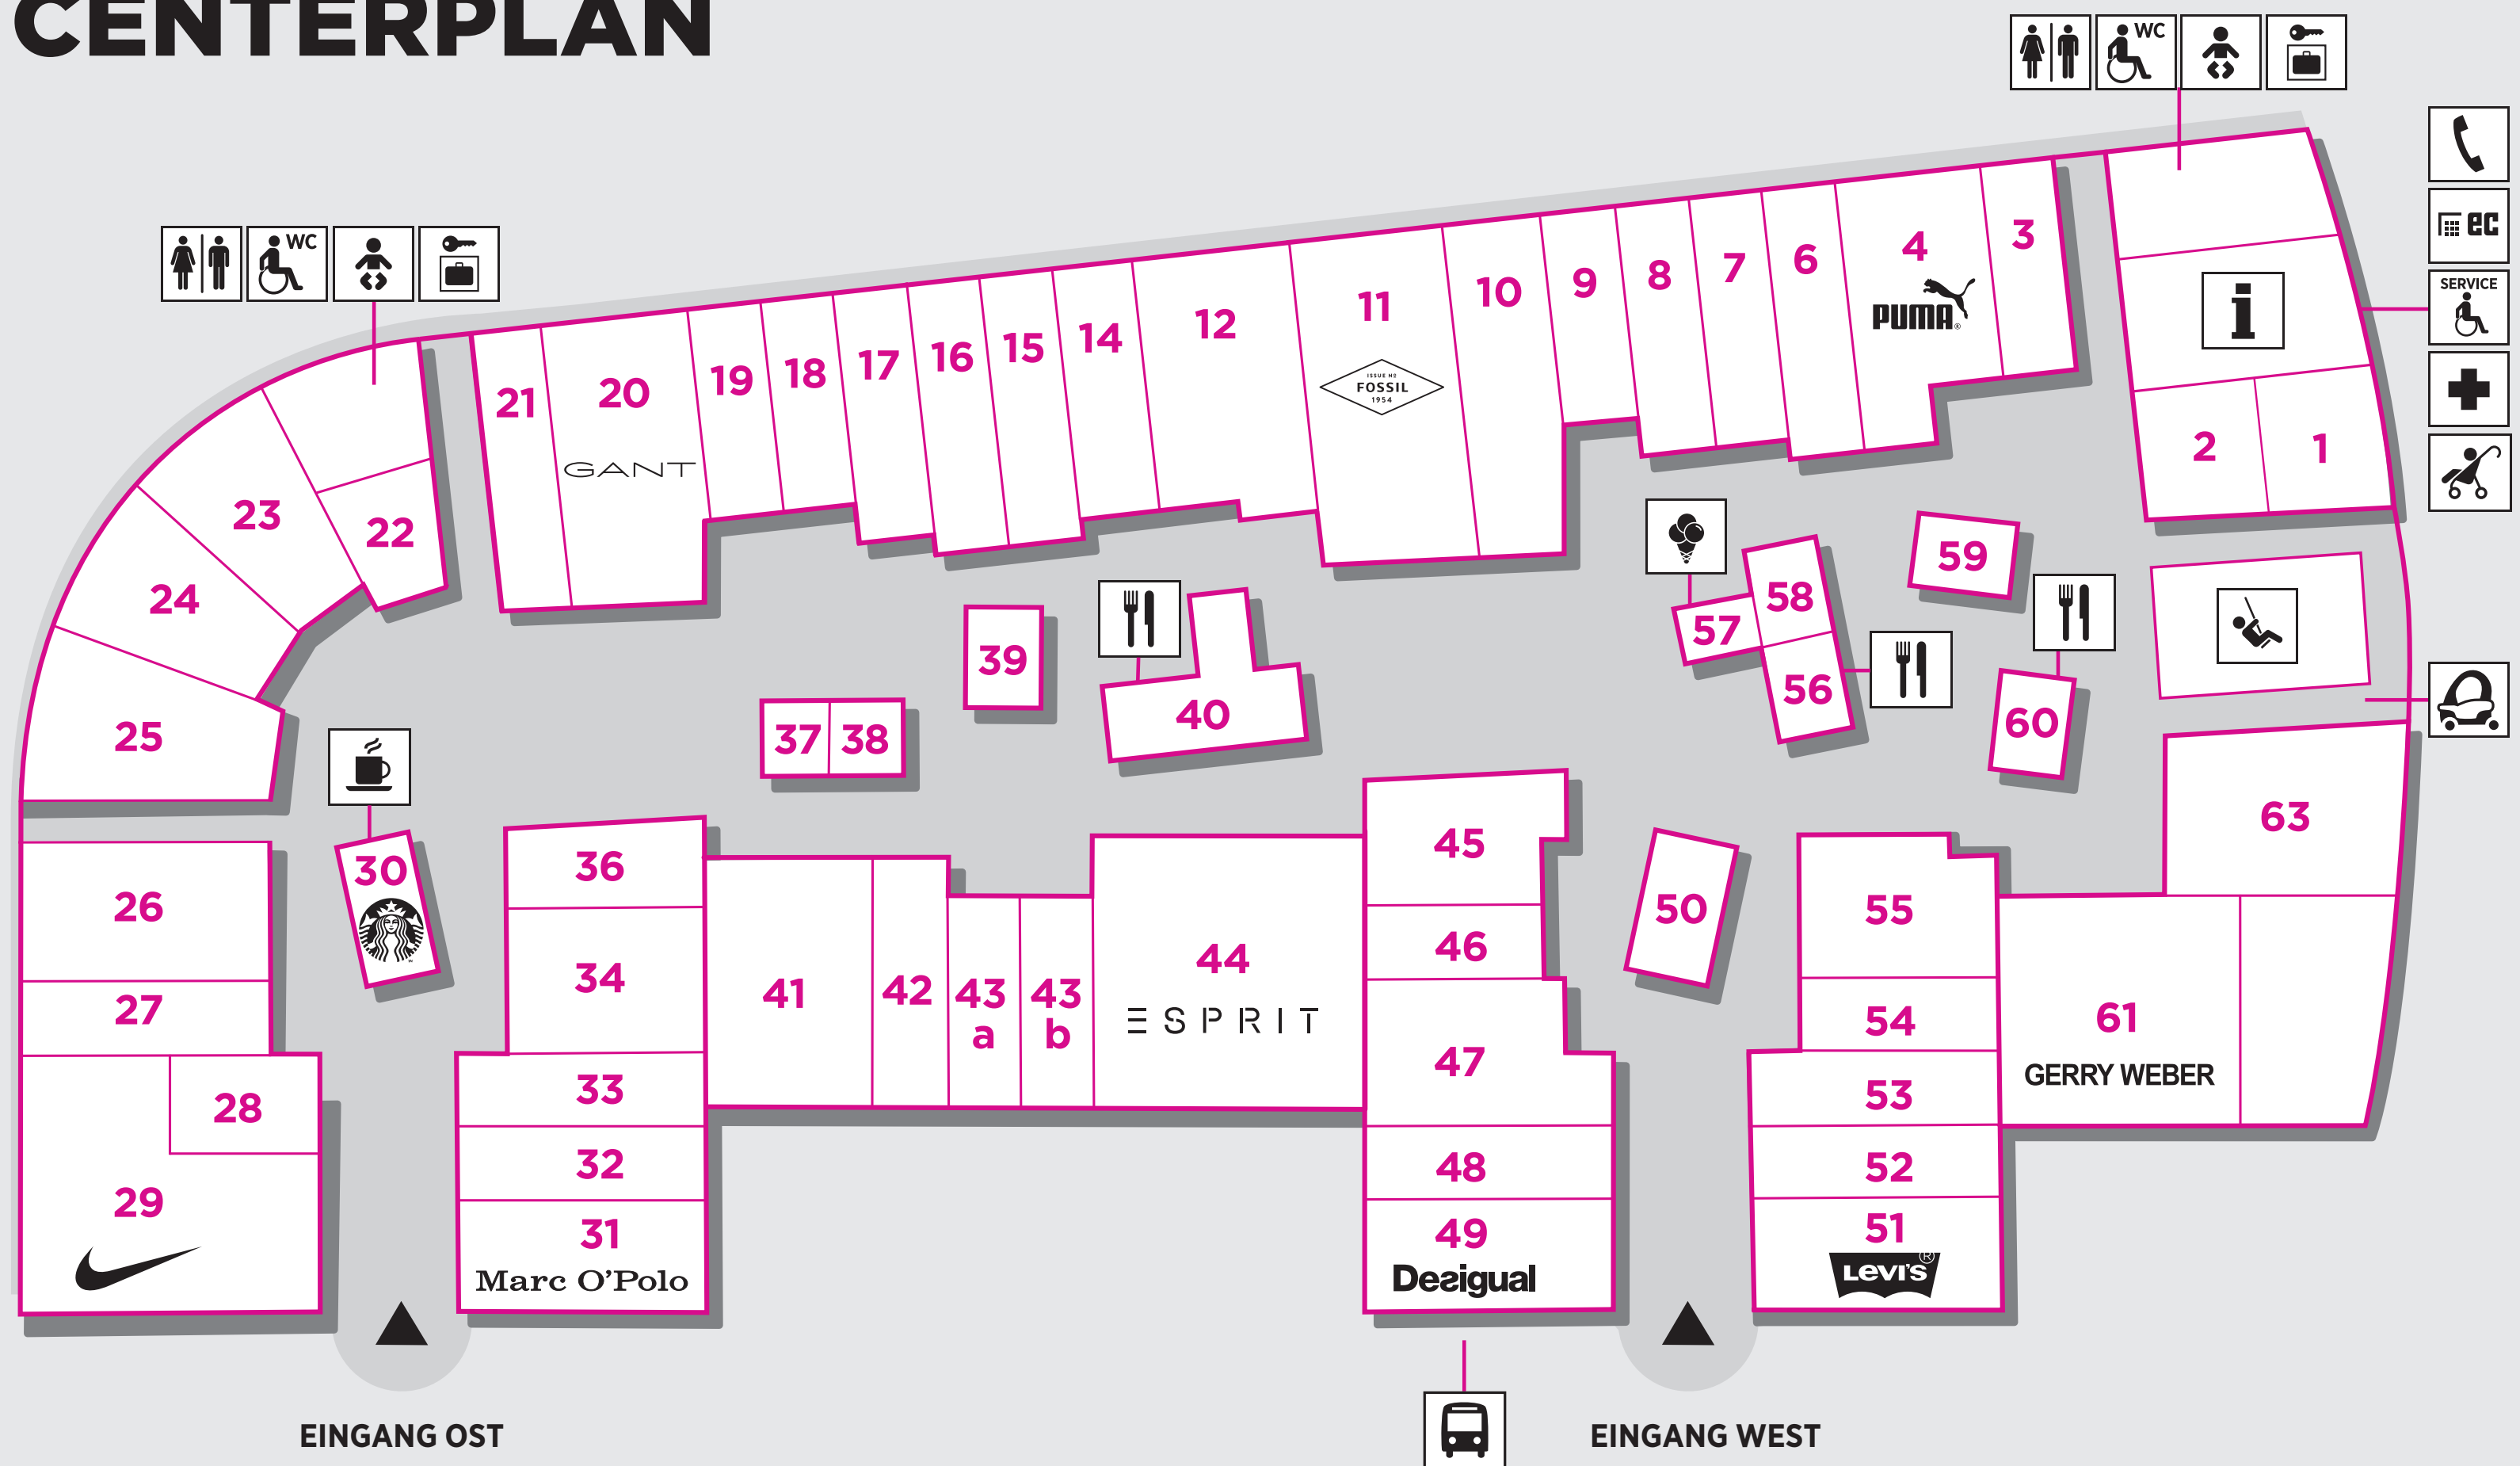

Designer Outlet Soltau

CENTERPLAN

- Center & Tourismus Information
- Toilette
- Behinderten-Toilette
- Wickelraum
- Schließfächer
- Geldautomat
- Telefon
- Rollstuhl Service
- Erste Hilfe
- Buggy Service
- Kids Shopping Taxi
- Spielplatz
- Café
- Restaurant
- Eis
- Bushaltestelle

| FASHION | |
|-------------------|------|
| Baldessarini | 21 |
| Bench. | 15 |
| Betty Barclay | 23 |
| Brax | 63 |
| Camel Active | 17 |
| Carl Gross | 43 a |
| Cecil | 43 b |
| Club of Gents | 43 a |
| Comma | 1 |
| Daniel Hechter | 25 |
| Desigual | 49 |
| EDC | 44 |
| Esprit | 44 |
| Eterna | 22 |
| Gant | 20 |
| Garcia Jeans | 53 |
| Gerry Weber | 61 |
| Hallhuber | 10 |
| Jack & Jones | 26 |
| Jacques Britt | 16 |
| Lacoste | 45 |
| Levi's | 51 |
| Liebeskind Berlin | 54 |
| Marc O'Polo | 31 |
| Mustang | 12 |

| Only | 26 |
|--|----|
| Pepe Jeans | 7 |
| René Lezard | 55 |
| Sarar | 47 |
| Seidensticker | 16 |
| Street One | 19 |
| Tom Tailor | 34 |
| Tom Tailor Denim | 34 |
| Vero Moda | 26 |
| LINGERIE | |
| Hunkemöller | 27 |
| Mey | 3 |
| KIDS | |
| Bench. | 15 |
| Desigual | 49 |
| Garcia | 53 |
| Kiki | |
| Lego, Hust & Claire, bellybutton, Steiff | 2 |
| Lacoste | 45 |
| Sanetta | |
| Eat Ants | 28 |
| Sterntaler | 37 |
| Tom Tailor | 34 |